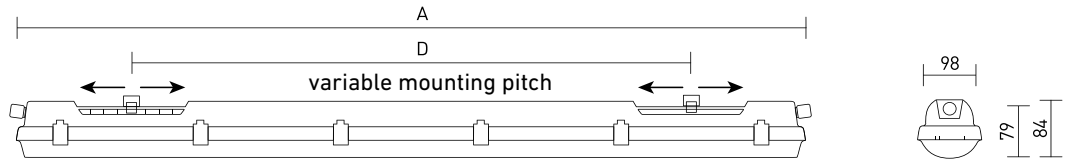

TECHNICAL SPECIFICACION

	Number of clips (pcs)	A [mm]	D [mm]
PRIMA 1.2 ft	6	615	110 - 370
PRIMA 1.4 ft	12	1175	700 - 960
PRIMA 1.5 ft	14	1455	970 - 1230