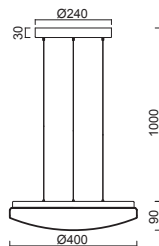

SAGITA LE2 - PC

Závěs	lankový, bezkabelový (SELV)
Stínidlo	opálový polykarbonát
Držení stínidla	sklapovací držáky
Umístění	stropní
Pendant	wire, cableless (SELV)
Shade	opal polycarbonate
Shade fixing	folding two-step clamp holders
Installation	ceiling