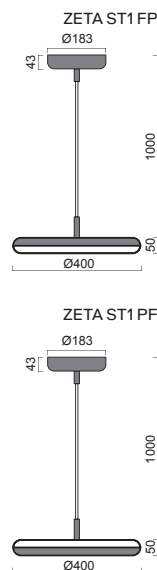

ZETA ST1 - FP PŘÍMÉ SVÍCENÍ / DIRECT LIGHTING

Ø 400 mm

on/off	type	colour	source	[W]	T [K]	IP	BTTO[mm]	NTTO[mm]	sensor	DALI	Corridor	EM COMB (3h)	EM+sensor
ZET60048	LED-1L64E700ZST/FP91/L100 B 3K	○	LED	31	3000	IP40	4820	3470		ZET60049			
ZET60050	LED-1L64E700ZST/FP91/L100 C 3K	●	LED	31	3000	IP40	4820	3470		ZET60051			
ZET60052	LED-1L64E700ZST/FP91/L100 SD 3K	●	LED	31	3000	IP40	4820	3470		ZET60053			
ZET60054	LED-1L64E700ZST/FP91/L100 GB 3K	●	LED	31	3000	IP40	4820	3470		ZET60055			
ZET60056	LED-1L64E700ZST/FP91/L100 O 3K	●	LED	31	3000	IP40	4820	3470		ZET60057			
ZET60058	LED-1L64E700ZST/FP91/L100 T 3K	●	LED	31	3000	IP40	4820	3470		ZET60059			
ZET60548	LED-1L64E700ZST/FP91/L100 B 4K	○	LED	31	4000	IP40	5030	3620		ZET60549			
ZET60550	LED-1L64E700ZST/FP91/L100 C 4K	●	LED	31	4000	IP40	5030	3620		ZET60551			
ZET60552	LED-1L64E700ZST/FP91/L100 SD 4K	●	LED	31	4000	IP40	5030	3620		ZET60553			
ZET60554	LED-1L64E700ZST/FP91/L100 GB 4K	●	LED	31	4000	IP40	5030	3620		ZET60555			
ZET60556	LED-1L64E700ZST/FP91/L100 O 4K	●	LED	31	4000	IP40	5030	3620		ZET60557			
ZET60558	LED-1L64E700ZST/FP91/L100 T 4K	●	LED	31	4000	IP40	5030	3620		ZET60559			

ZETA ST1 - PF NEPŘÍMÉ SVÍCENÍ / INDIRECT LIGHTING

Ø 400 mm

on/off	type	colour	source	[W]	T [K]	IP	BTTO[mm]	NTTO[mm]	sensor	DALI	Corridor	EM COMB (3h)	EM+sensor
ZET60072	LED-1L64E700ZST/PF91/L100 B 3K	○	LED	31	3000	IP40	4820	3470		ZET60073			
ZET60074	LED-1L64E700ZST/PF91/L100 C 3K	●	LED	31	3000	IP40	4820	3470		ZET60075			
ZET60076	LED-1L64E700ZST/PF91/L100 SD 3K	●	LED	31	3000	IP40	4820	3470		ZET60077			
ZET60078	LED-1L64E700ZST/PF91/L100 GB 3K	●	LED	31	3000	IP40	4820	3470		ZET60079			
ZET60080	LED-1L64E700ZST/PF91/L100 O 3K	●	LED	31	3000	IP40	4820	3470		ZET60081			
ZET60082	LED-1L64E700ZST/PF91/L100 T 3K	●	LED	31	3000	IP40	4820	3470		ZET60083			
ZET60572	LED-1L64E700ZST/PF91/L100 B 4K	○	LED	31	4000	IP40	5030	3620		ZET60573			
ZET60574	LED-1L64E700ZST/PF91/L100 C 4K	●	LED	31	4000	IP40	5030	3620		ZET60575			
ZET60576	LED-1L64E700ZST/PF91/L100 SD 4K	●	LED	31	4000	IP40	5030	3620		ZET60577			
ZET60578	LED-1L64E700ZST/PF91/L100 GB 4K	●	LED	31	4000	IP40	5030	3620		ZET60579			
ZET60580	LED-1L64E700ZST/PF91/L100 O 4K	●	LED	31	4000	IP40	5030	3620		ZET60581			
ZET60582	LED-1L64E700ZST/PF91/L100 T 4K	●	LED	31	4000	IP40	5030	3620		ZET60583			

PROVEDENÍ NA ZAKÁZKU / CUSTOM SOLUTIONS

1800 K 6500 K	CRI >90 CRI >95	RAL	TW	TW	Bluetooth	Smart Home
atypická teplota chromatičnosti / atypical chromaticity temperature	vyšší index podání barev / higher color rendering index	jiná barva základny dle RAL / other base color according to RAL	atypická délka závěsu / custom length of pendant	možnost vybavení TUNABLE WHITE / possible with TUNABLE WHITE	modul pro ovládání pomocí bluetooth / bluetooth control module	modul pro ovládání chytrou domácností / smart home control module