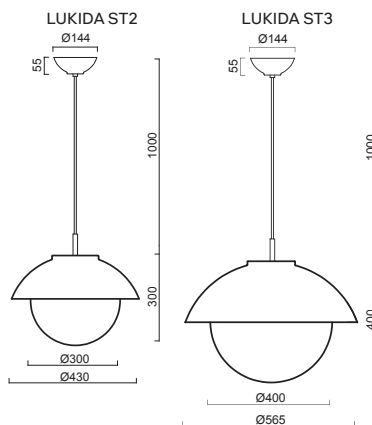

LUKIDA ST2

Ø 300 mm

on/off	type	colour	source	[W]	T [K]	IP	BTTO[lm]	NTTO[lm]	sensor	DALI	EM COMB (3h)	EM+sensor
LUK40012	ZST/094/L100 KP B	○	E27	10		IP40						
LUK40013	ZST/094/L100 KP C	●	E27	10		IP40						
LUK40014	ZST/094/L100 KP SD	●	E27	10		IP40						
LUK40015	ZST/094/L100 KP GB	●	E27	10		IP40						
LUK40016	ZST/094/L100 KP O	●	E27	10		IP40						
LUK40017	ZST/094/L100 KP T	●	E27	10		IP40						
LUK60024	LED-5L06E450ZST/094/L100 KP B 3K	○	LED	20	3000	IP40	3360	2180				LUK60025
LUK60026	LED-5L06E450ZST/094/L100 KP C 3K	●	LED	20	3000	IP40	3360	2180				LUK60027
LUK60028	LED-5L06E450ZST/094/L100 KP SD 3K	●	LED	20	3000	IP40	3360	2180				LUK60029
LUK60030	LED-5L06E450ZST/094/L100 KP GB 3K	●	LED	20	3000	IP40	3360	2180				LUK60031
LUK60032	LED-5L06E450ZST/094/L100 KP O 3K	●	LED	20	3000	IP40	3360	2180				LUK60033
LUK60034	LED-5L06E450ZST/094/L100 KP T 3K	●	LED	20	3000	IP40	3360	2180				LUK60035
LUK60524	LED-5L06E450ZST/094/L100 KP B 4K	○	LED	20	4000	IP40	3510	2280				LUK60525
LUK60526	LED-5L06E450ZST/094/L100 KP C 4K	●	LED	20	4000	IP40	3510	2280				LUK60527
LUK60528	LED-5L06E450ZST/094/L100 KP SD 4K	●	LED	20	4000	IP40	3510	2280				LUK60529
LUK60530	LED-5L06E450ZST/094/L100 KP GB 4K	●	LED	20	4000	IP40	3510	2280				LUK60531
LUK60532	LED-5L06E450ZST/094/L100 KP O 4K	●	LED	20	4000	IP40	3510	2280				LUK60533
LUK60534	LED-5L06E450ZST/094/L100 KP T 4K	●	LED	20	4000	IP40	3510	2280				LUK60535

LUKIDA ST3

Ø 400 mm

on/off	type	colour	source	[W]	T [K]	IP	BTTO[lm]	NTTO[lm]	sensor	DALI	EM COMB (3h)	EM+sensor
LUK40018	ZST/096/L100 KP B	○	E27	13		IP40						
LUK40019	ZST/096/L100 KP C	●	E27	13		IP40						
LUK40020	ZST/096/L100 KP SD	●	E27	13		IP40						
LUK40021	ZST/096/L100 KP GB	●	E27	13		IP40						
LUK40022	ZST/096/L100 KP O	●	E27	13		IP40						
LUK40023	ZST/096/L100 KP T	●	E27	13		IP40						
LUK60036	LED-5L06E600ZST/096/L100 KP B 3K	○	LED	27	3000	IP40	4440	2890				LUK60037
LUK60038	LED-5L06E600ZST/096/L100 KP C 3K	●	LED	27	3000	IP40	4440	2890				LUK60039
LUK60040	LED-5L06E600ZST/096/L100 KP SD 3K	●	LED	27	3000	IP40	4440	2890				LUK60041
LUK60042	LED-5L06E600ZST/096/L100 KP GB 3K	●	LED	27	3000	IP40	4440	2890				LUK60043
LUK60044	LED-5L06E600ZST/096/L100 KP O 3K	●	LED	27	3000	IP40	4440	2890				LUK60045
LUK60046	LED-5L06E600ZST/096/L100 KP T 3K	●	LED	27	3000	IP40	4440	2890				LUK60047
LUK60536	LED-5L06E600ZST/096/L100 KP B 4K	○	LED	27	4000	IP40	4630	3010				LUK60537
LUK60538	LED-5L06E600ZST/096/L100 KP C 4K	●	LED	27	4000	IP40	4630	3010				LUK60539
LUK60540	LED-5L06E600ZST/096/L100 KP SD 4K	●	LED	27	4000	IP40	4630	3010				LUK60541
LUK60542	LED-5L06E600ZST/096/L100 KP GB 4K	●	LED	27	4000	IP40	4630	3010				LUK60543
LUK60544	LED-5L06E600ZST/096/L100 KP O 4K	●	LED	27	4000	IP40	4630	3010				LUK60545
LUK60546	LED-5L06E600ZST/096/L100 KP T 4K	●	LED	27	4000	IP40	4630	3010				LUK60547

PROVEDENÍ NA KAZÁZKU / CUSTOM SOLUTIONS