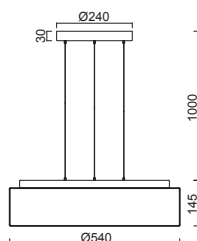

3 steel wires which also serve as a power supply
three-layer opal glass with matt surface
with folding two-step clamp holders
ceiling

B - bílá / white, **C** - černá / black, **S** - stříbrná / silver

Náhradní stínidlo / spare shade
code 20125