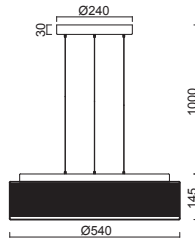

ERIS LEC4

Závěs Stínidlo	lankový, bezkabelový (SELV) třívrstvé opálové sklo s matovaným povrchem a malovaným dekorativním pruhem
Držení stínidla Umístění	sklápovací držáky stropní
Pendant Shade	wire, cableless (SELV) three-layer opal glass with matt surface and painted decorative stripe
Shade fixing Installation	folding two-step clamp holders ceiling