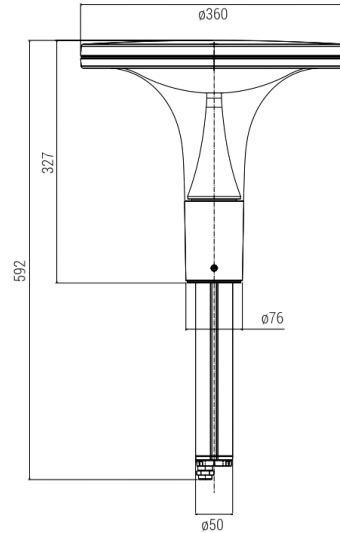

CANTHUS – Ø 360

datasheet

CODE NO. **5524**  AN = Anthracite

27K (2700K) / 3K / 4K

Ø 360 mm

H 327 mm

LAMP	LED
NOMINAL LUMEN	6400
REAL LUMEN OUTPUT	3658
WATTAGE	43W
VOLTAGE	220-240V 50/60Hz
IP	IP 65
IK	IK10 (20 joules)
CLASS	 Classe II
CERTIFICATION	
CONFORMITY	EN 60598-1 +2-1
LED ENERGY CLASS	D

Complete with wiring box, the lighting fixture can be installed on Goccia Illuminazione Ø 76 mm dedicated steel poles (code 3504-3505) or on standard Ø 60 mm aluminium poles

Easier cabling to cover panel thanks to the 2x1 cable, 2,30 m long; further pull down M16 entry for additional cabling