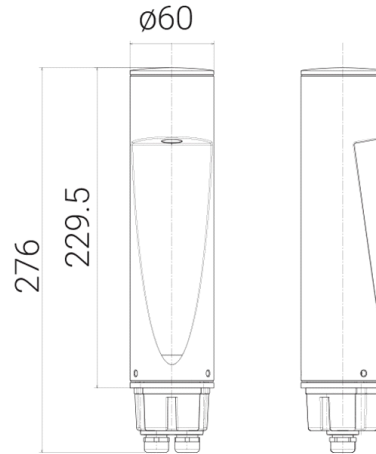

**IANUS 60 – pole-top – mono-emission**

datasheet

CODE NO. **7071**

**AN** AN = Anthracite  
**AG** AG = Aluminum Grey

**27K (2700K) / 3K / 4K**

Ø 60 mm

H 229,5 mm

LAMP	LED
NOMINAL LUMEN	430
REAL LUMEN OUTPUT	115
WATTAGE	4,6W
VOLTAGE	100+240V 50/60Hz
IP	IP 66
IK	IK10 (20 joules)
CLASS	 Classe I
CERTIFICATION	
CONFORMITY	EN 60598-1 +2-1
LED ENERGY CLASS	F (2700K) / E (3000K - 4000K)

Outdoor lighting fixture for pole mounting

Pole-top in low-copper grade primary aluminium alloy, equipped with two M16 cable glands to allow through wiring; it can be installed on Goccia Illuminazione aluminium poles or on any standard Ø 60 mm pole