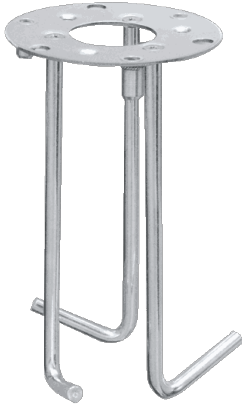

CANTHARELLUS - Plate with anchoring set

datasheet

CODE NO. 5519

Ø 99 mm

H 174 mm

CERTIFICATION

CE

Stainless steel plate with ground anchoring set

To be installed with code 3403