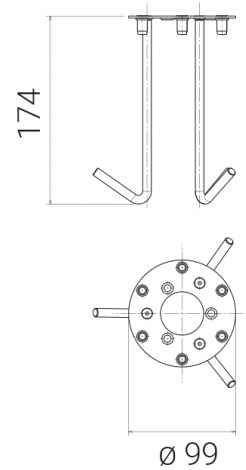

CANTHARELLUS - Plate with anchoring set

datasheet

CODE NO. 5519

Ø 99 mm

H 174 mm

CERTIFICATION

CE

Stainless steel plate with ground anchoring set

To be installed with code 3403