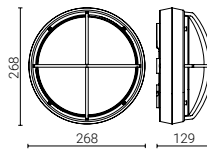

Code			Material	Lamp	W	Lm LED	Real Lm	Optic
9121	● AN - anthracite	27K - 2700K 3K - 3000K 4K - 4000K	aluminium	LED	15	1575	600	diffuse
	● AG - aluminium grey	-		E27	75	-	-	
9064	○ BI - white	-	AISI 316L stainless steel	LED	15	1575	600	
9133	● IN - stainless steel	27K - 2700K 3K - 3000K 4K - 4000K		E27	75	-	-	
9074	-	-		-	-	-	-	

Modulo LED a tensione di rete, compatibile con dimmer a taglio di fase /
Mains voltage LED module, compatible with most phase-cut dimmers
E27 L max 160 mm (fornite senza lampadina / supplied without lamp)

[Su richiesta / On request](#)
Versione dimmerabile / Dimmable version

Nordic Svensk
EcoEnergy Återförsäljare
Nordic Eco Energy AB

Tel. 070-644 28 16 - info@nordicecoenergy.se - www.nordicecoenergy.se