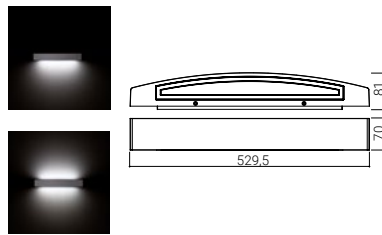

WASH 52 OPAL

Code

1333	● AN - anthracite	27K - 2700K 3K - 3000K 4K - 4000K
	● AG - aluminium grey	
○ BI - white		
● CO - corten		
1332		

Modulo lineare LED / Linear LED module

Lamp	W	Lm LED	Real Lm	Optic
LED	1x13	1629	977	1 x diffuse
	2x13	3258	1954	2 x diffuse

Su richiesta / On request

Versione dimmerabile / Dimmable version
Versione emergenza / Emergency version