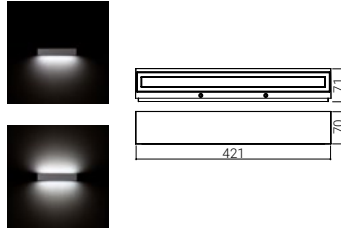

WASH

Effetti a parete / Wall effects

WASH 42 OPAL