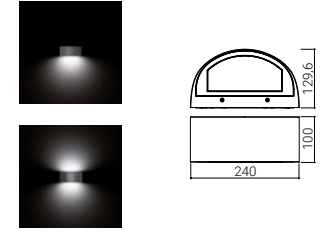

Code

1324		AN - anthracite	27K - 2700K 3K - 3000K 4K - 4000K
1321		AG - aluminium grey	
1325		BI - white	
1322		CO - corten	

1324, 1321 Modulo lineare LED / Linear LED module
E27 L max 176 mm (fornite senza lampadina / supplied without lamp)

Lamp	W	Lm LED	Real Lm	Optic
LED	1x9	1120	674	1 x diffuse
	2x9	2240	1348	2 x diffuse
E27	18	-	-	1 x diffuse
				2 x diffuse

Su richiesta / On request
1324, 1321 Versione dimmerabile / Dimmable version
1324, 1321 Versione emergenza / Emergency version