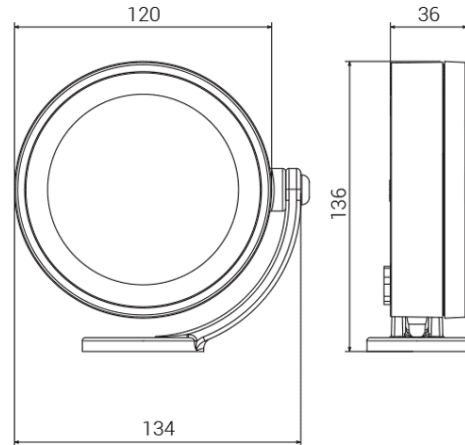

**CLOCK – Ø 120**

datasheet

CODE NO. **4665**

- AN AN = Anthracite
- AG AG = Aluminum Grey
- VE VE = Green

**27K (2700K) / 3K / 4K**

Ø 120 mm  
36 mm  
136 mm

LAMP	LED
NOMINAL LUMEN	1575
REAL LUMEN OUTPUT	1050
WATTAGE	15W
VOLTAGE	220-240V 50/60Hz
IP	IP 67
IK	IK08 (6 joules)
CLASS	 Classe I
CERTIFICATION	
CONFORMITY	EN 60598-1 +2-1
LED ENERGY CLASS	F (2700K - 3000K) / E (4000K)

Watertight spotlight, to be installed on the wall, on a stem or on an earth spike in the garden

Structure: body and arm made of primary aluminium alloy with low copper content

Adjustable light body with stable fastening in the chosen point

Ultrawhite transparent tempered glass, sealed to the frame

Wiring: the spotlight is hermetically sealed with a two-component resin and provided with a 1,5 m H05RN-F buriable cable. The cable can pass through a special hole in the base of the arm

RGBW version: code 1187

ON REQUEST:

7 m cable length (code + MT7)

Honeycomb optic 10° (code + HC)

Finishing colours: BI - white / CO - corten / BR - bronze