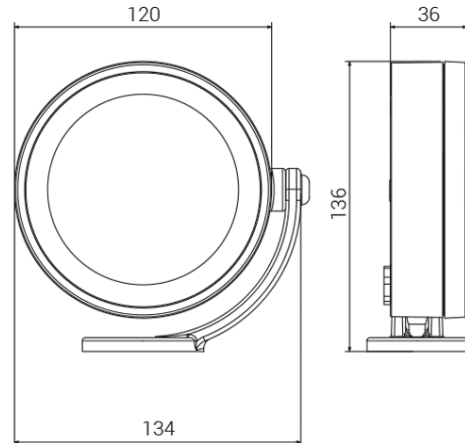

CLOCK – Ø 120

datasheet

CODE NO. **4664**

- AN** AN = Anthracite
- AG** AG = Aluminum Grey
- VE** VE = Green

27K (2700K) / 3K / 4K

- Ø 120 mm
- 36 mm
- 136 mm

LAMP	LED
NOMINAL LUMEN	1100
REAL LUMEN OUTPUT	750
WATTAGE	10W
VOLTAGE	220-240V 50/60Hz
IP	IP 67
IK	IK08 (6 joules)
CLASS	 Classe I
CERTIFICATION	
CONFORMITY	EN 60598-1 +2-1
LED ENERGY CLASS	F (2700K - 3000K) / E (4000K)

Watertight spotlight, to be installed on the wall, on a stem or on an earth spike in the garden

Structure: body and arm made of primary aluminium alloy with low copper content

Adjustable light body with stable fastening in the chosen point

Ultrawhite transparent tempered glass, sealed to the frame

Wiring: the spotlight is hermetically sealed with a two-component resin and provided with a 1,5 m H05RN-F buriable cable. The cable can pass through a special hole in the base of the arm

RGBW version: code 1187

ON REQUEST:

24V low voltage version, cable L 20 cm (code + 24V)

7 m cable length (code + MT7)

Honeycomb optic 10° (code + HC)

Finishing colours: BI - white / CO - corten / BR - bronze