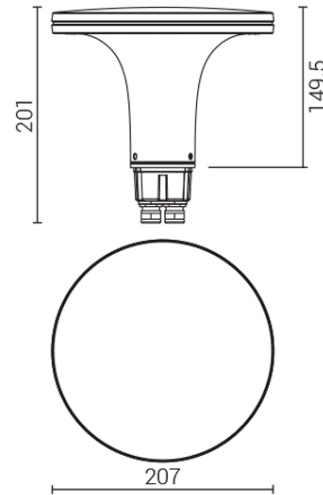

CANTHARELLUS – Ø 200

datasheet

CODE NO. **5522**

 GR = Graphite

3K – 3000K / **4K** – 4000K

Ø 207 mm

H 150 mm

LAMP	LED
NOMINAL LUMEN	2300
REAL LUMEN OUTPUT	1849
WATTAGE	20W
VOLTAGE	220-240V 50/60Hz
IP	IP 65
IK	IK10 (20 joules)
CLASS	 Classe I
CERTIFICATION	
CONFORMITY	EN 60598-1 +2-1
ENERGY CLASS	E

Outdoor lighting fixture for pole installation

Structure: upper part and body made of primary aluminium alloy with low copper content

Clear satin polycarbonate diffuser. Anti-glare aluminium internal cone. Downward light diffusion

The body, equipped with a wiring box, can be fitted to Goccia Illuminazione aluminium posts or standard Ø 60 mm posts available on the market

The Ø 200 version is recommended for 800 or 1875 mm posts

Light source: mains voltage LED module, compatible with most phase-cut dimmers / CRI 80