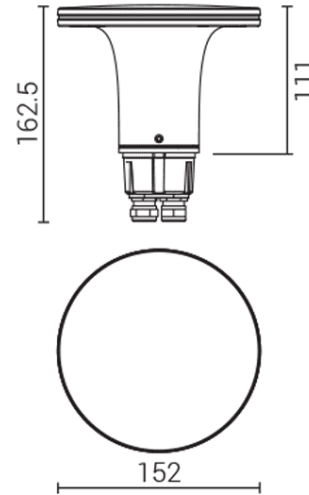

## CANTHARELLUS – Ø 150 mm

datasheet

CODE NO. 5521

 AN = Anthracite

27K (2700K) / 3K / 4K

Ø 152 mm

H 111 mm

LAMP	LED
NOMINAL LUMEN	1150
REAL LUMEN OUTPUT	863
WATTAGE	10W
VOLTAGE	207-240V 50/60Hz
IP	IP 65
IK	IK10 (20 joules)
CLASS	 Classe I
CERTIFICATION	
CONFORMITY	EN 60598-1 +2-1
LED ENERGY CLASS	E

Outdoor lighting fixture for pole mounting

Structure: upper part and body made of low copper content primary aluminium alloy

Clear satin polycarbonate diffuser. Anti-glare aluminium internal cone. Downward light diffusion

The body, equipped with a wiring box, can be fitted to Goccia Illuminazione aluminium poles or standard Ø 60 mm poles available on the market

The Ø 150 version is recommended for 375 mm poles

Light source: mains voltage LED module, compatible with most phase-cut dimmers / CRI≥80