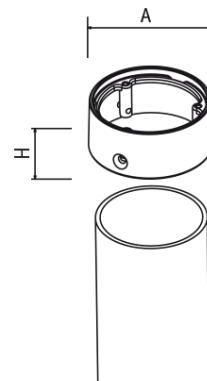

CANTHARELLUS - adaptor for Ø 60 posts

datasheet

CODE NO. 5506

A Ø 67 mm

H 30 mm

CERTIFICATION

CE

Primary aluminium

To be installed on any pole 60 mm diameter